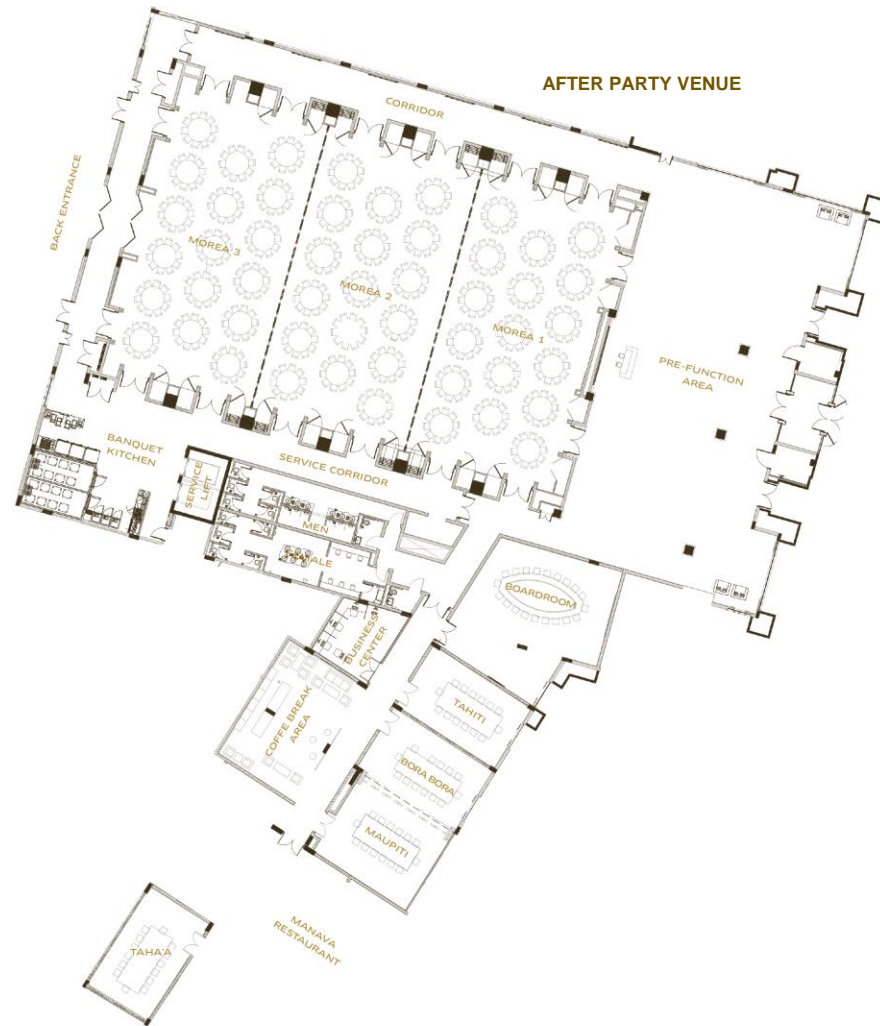

A wide-angle photograph of a resort pool area. In the foreground, a large, clear blue swimming pool is visible, surrounded by several palm trees and large, light-colored rocks. A thatched-roof gazebo stands on the left side of the pool. In the background, a sandy beach leads to the ocean, with a city skyline featuring several tall skyscrapers visible under a clear blue sky.

MAGNIFIQUE
RESORT RETREAT

SOFITEL
HOTELS & RESORTS
THE PALM, DUBAI

The Ballroom

Tahiti Meeting Room

Boardroom

Maupiti and Bora Bora Meeting Rooms

CAPACITIES AND FLOOR PLAN

S O F I T E L
HOTELS & RESORTS